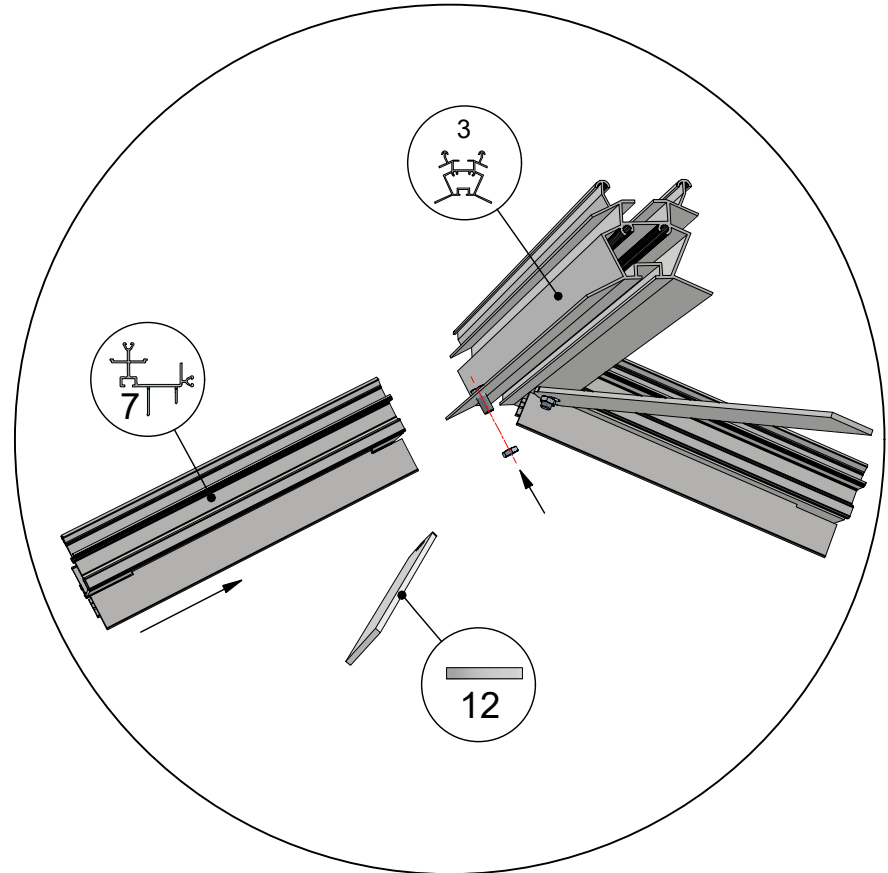

 = M6x12

 = M6x12

 = M6x12

Euro-plus > 6,77 + 7,53 + 8,30

 = 6x25

4,57

 = M6x12

 = M6x16

 = M6x12

 = M6x12

 = M6x12

 = M6x12

Opgemaakt op 20-10-2022

Ø = 4mm 

 = 4,8x16

Ø 4mm 

**Geleenlaan 1 - 3600 Genk**

**ref: Plusser Special-001 Rev. 05.10.2023**

**OCBS - 1148-CPR-20231003-989 (€**

**EN 1090-1 EXC 1**